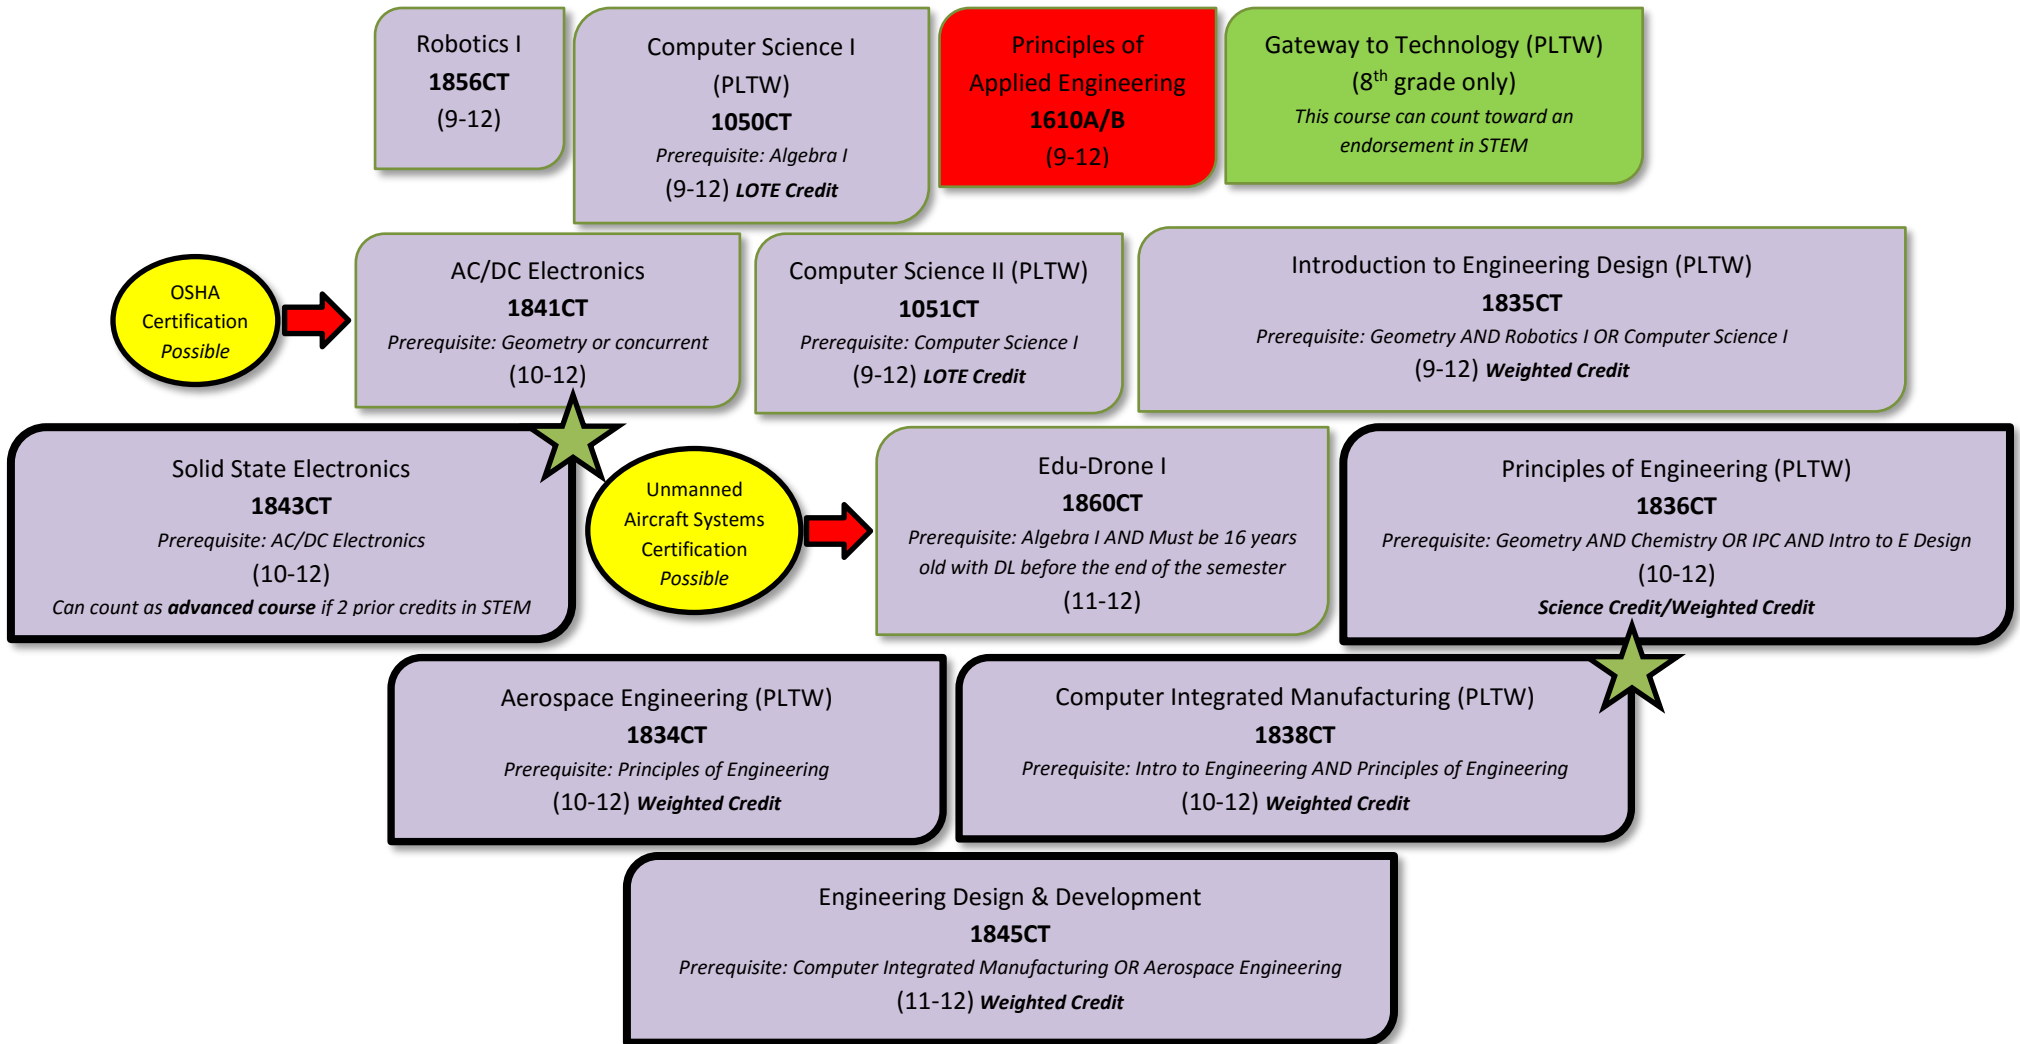

Science, Technology, Engineering & Math

Endorsement: STEM

Certification Requirement
The district will pay 100% of the cost of the certification test if students can show mastery by:
Passing a certification practice test
Maintaining an 80+ overall course average at the time of the certification test
<i>If students don't meet the requirements above, they must pay 100% of the cost of the certification test</i>

Certificate of Excellence can be earned for this course.

LEGEND					
Fill Color	Length	Credit	Fill Color	Length	Credit
	18 weeks	1		HC - 18 weeks	0.5
	36 weeks	2-3		HC - 36 weeks	1
	College Course			Advanced Course	

To earn an endorsement, an MISD student must complete a coherent sequence for 4 or more credits that consist of 2 courses in the same program of study including at least 1 advanced CTE course