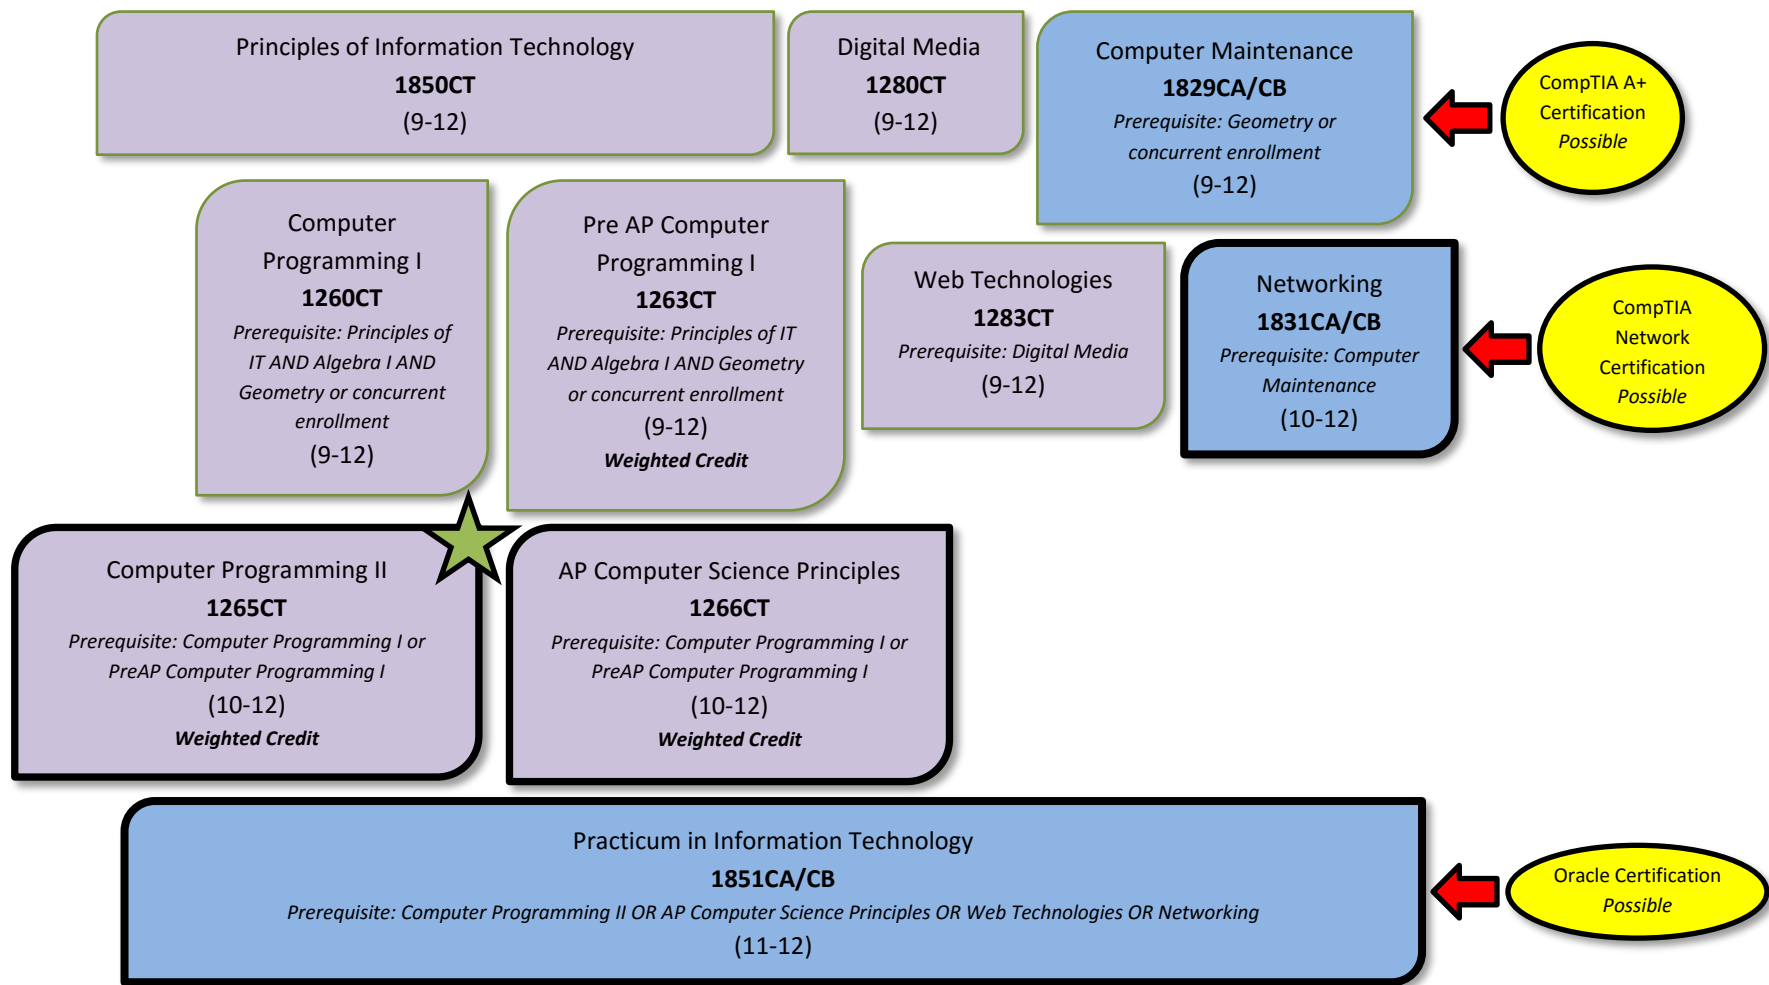

# Information Technology

## Endorsement: Business & Industry

Certification Requirement
<b>The district will pay 100% of the cost of the certification test if students can show mastery by:</b>
Passing a certification practice test
Maintaining an 80+ overall course average at the time of the certification test
<i>If students don't meet the requirements above, they must pay 100% of the cost of the certification test</i>