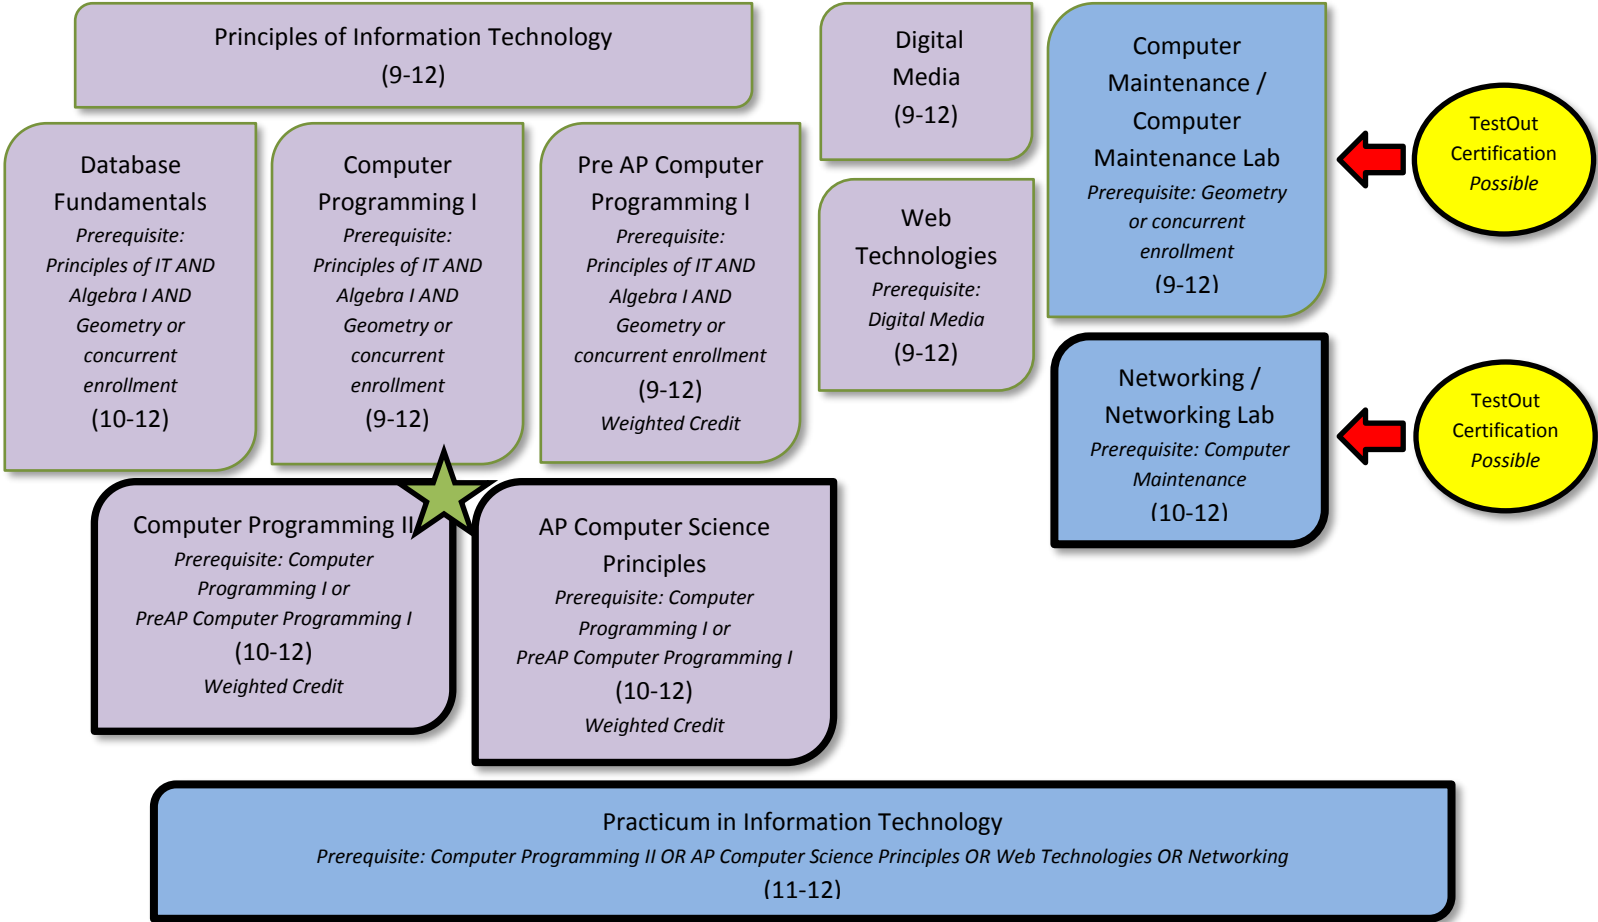

Information Technology

Endorsement: Business & Industry

 Certificate of Excellence can be earned for this course.

LEGEND					
Fill Color	Length	Credit	Fill Color	Length	Credit
	18 weeks	1		HC - 18 weeks	0.5
	36 weeks	2-3		HC - 36 weeks	1
	College Course			Advanced Course	

To earn an endorsement, an MISD student must complete a coherent sequence for 4 or more credits that consist of 2 courses in the same program of study including at least 1 advanced CTE course