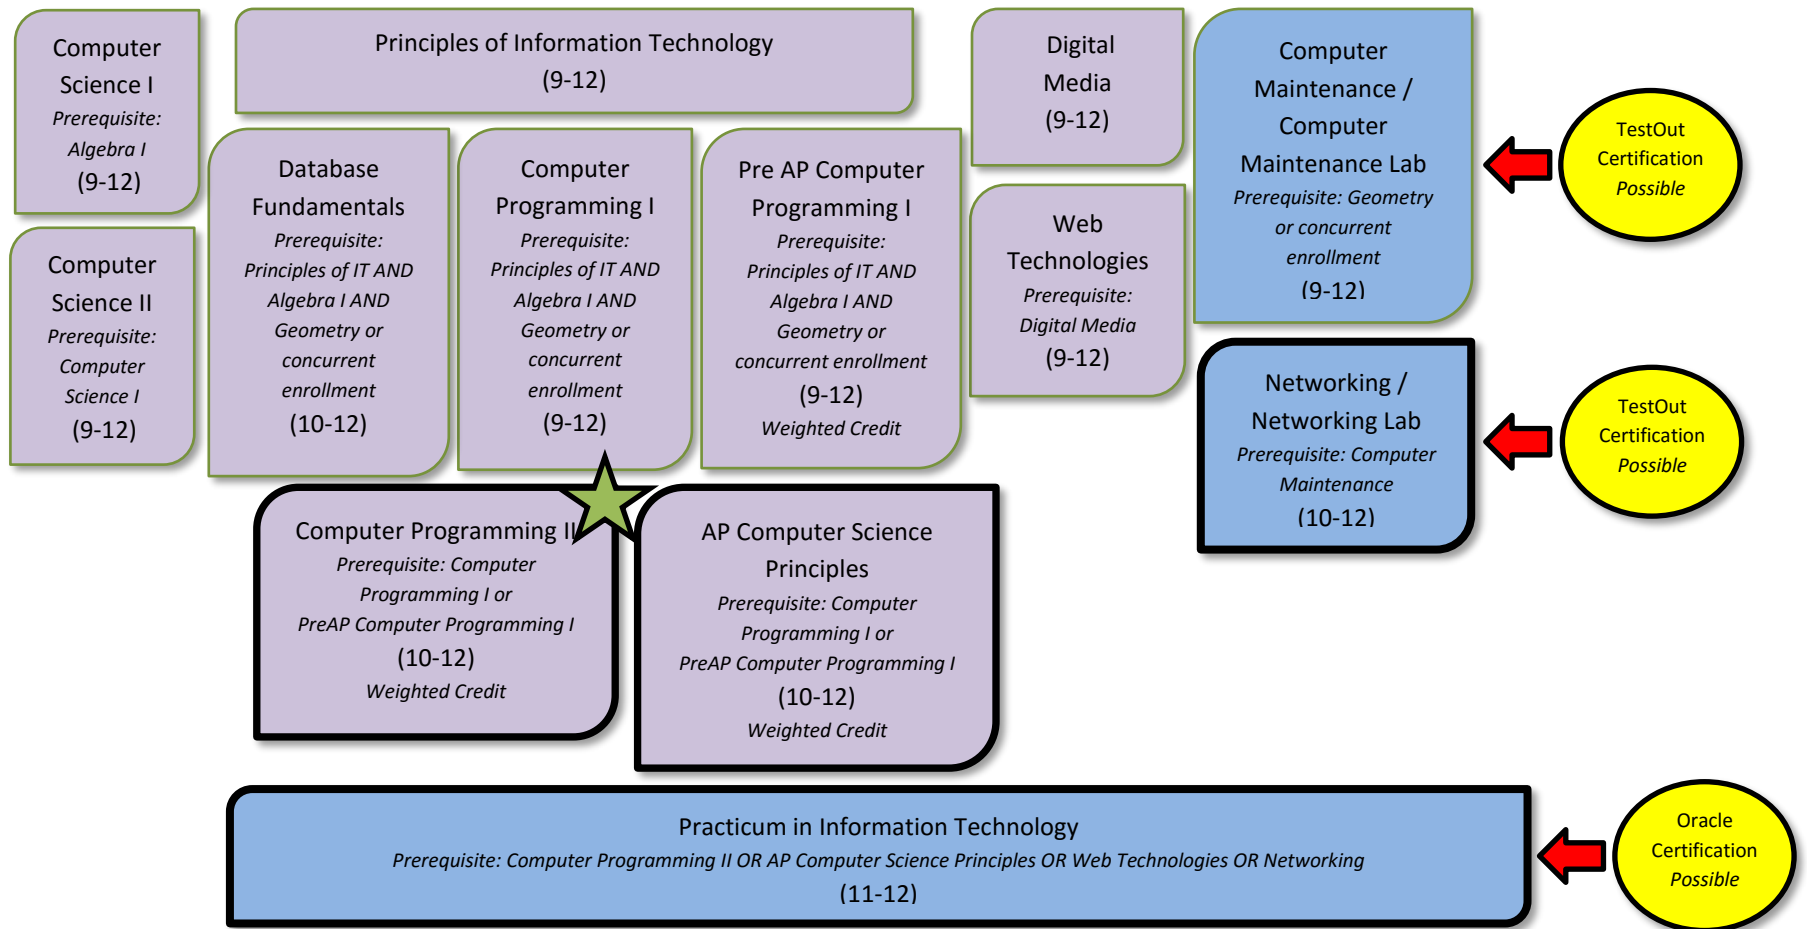

Information Technology

Endorsement: Business & Industry

 Certificate of Excellence can be earned for this course.

LEGEND					
Fill Color	Length	Credit	Fill Color	Length	Credit
	18 weeks	1		HC - 18 weeks	0.5
	36 weeks	2-3		HC - 36 weeks	1
	College Course			Advanced Course	

To earn an endorsement, an MISD student must complete a coherent sequence for 4 or more credits that consist of 2 courses in the same program of study including at least 1 advanced CTE course