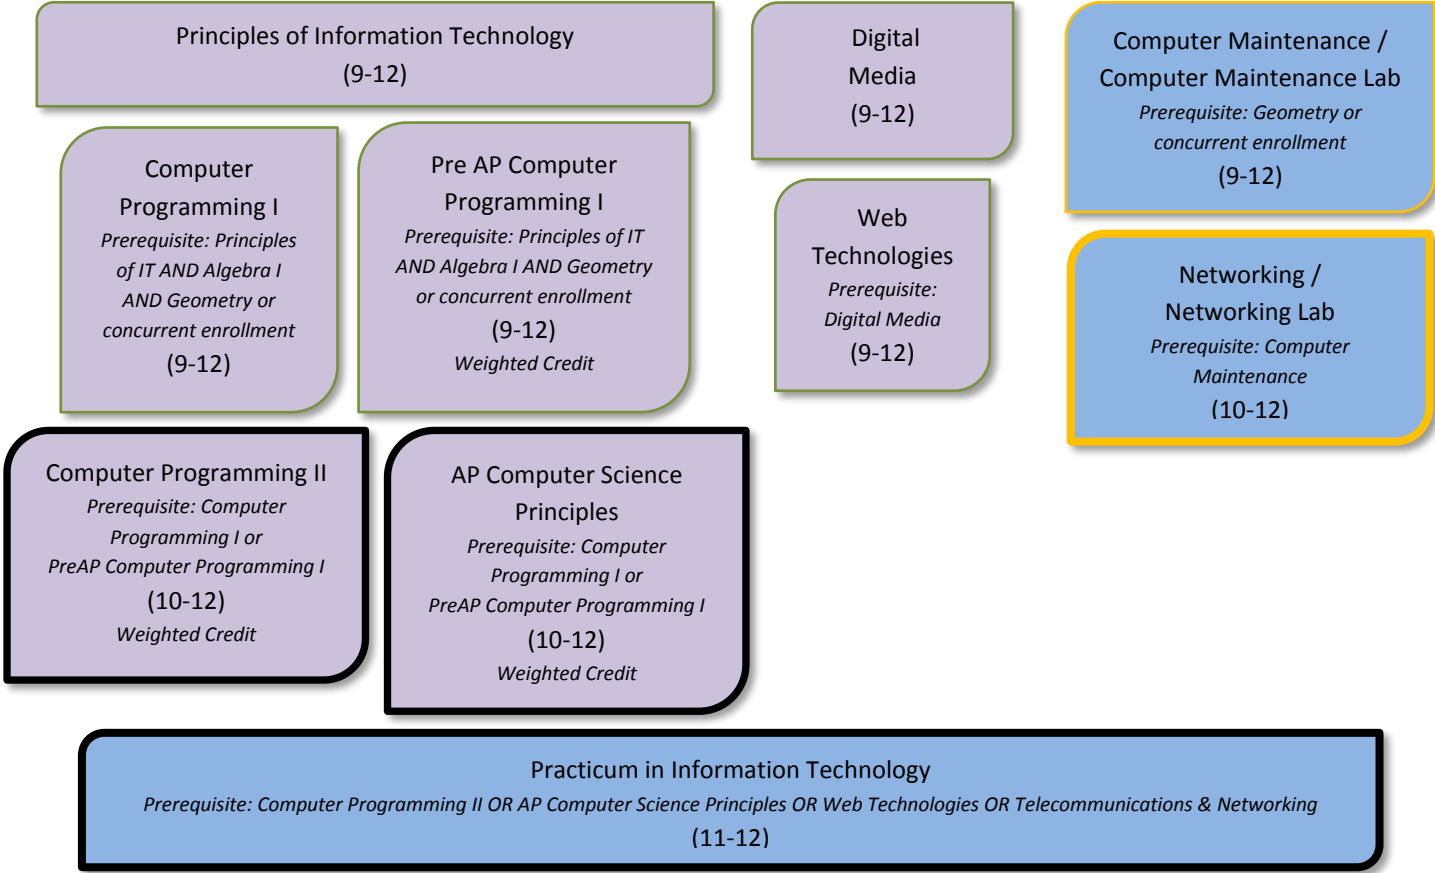

Information Technology

Endorsement: Business & Industry

LEGEND					
Fill Color	Length	Credit	Fill Color	Length	Credit
	18 weeks	1		HC - 18 weeks	0.5
	36 weeks	2-3		HC - 36 weeks	1
	College Course			Advanced Course	

To earn an endorsement, an MISD student must complete a coherent sequence for 4 or more credits that consist of 2 courses in the same program of study including at least 1 advanced CTE course