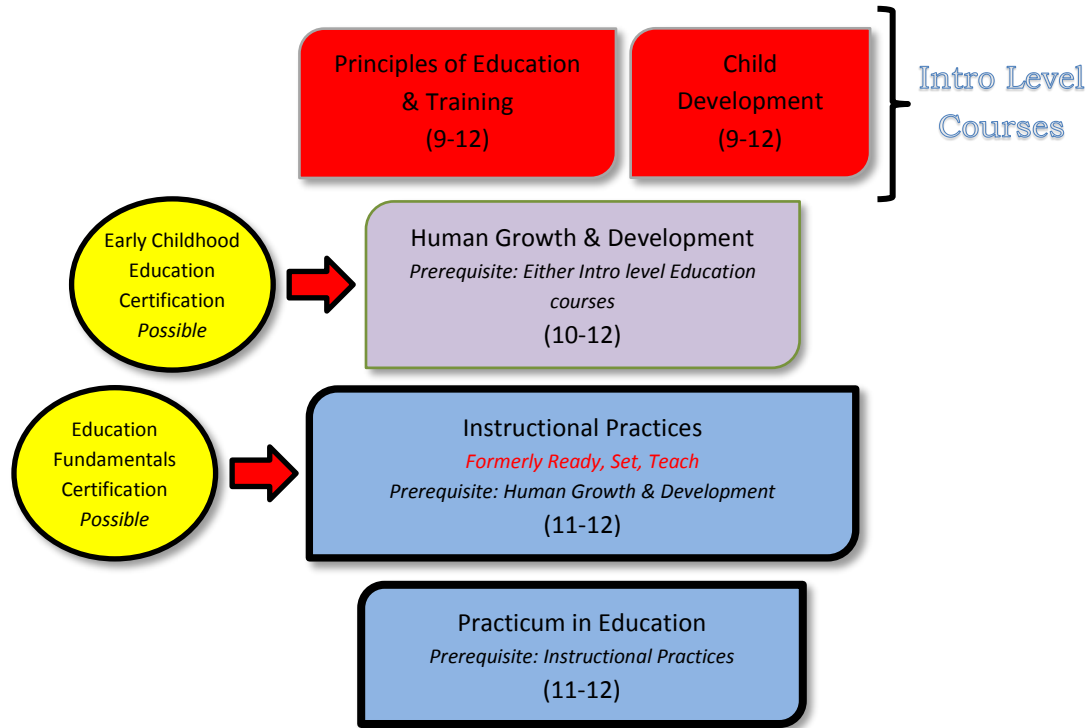

Education & Training

Endorsement: Public Services

LEGEND					
Fill Color	Length	Credit	Fill Color	Length	Credit
	18 weeks	1		HC - 18 weeks	0.5
	36 weeks	2-3		HC - 36 weeks	1
	College Course			Advanced Course	

To earn an endorsement, a MISD student must complete a coherent sequence for 4 or more credits that consist of 2 courses in the same program of study including at least 1 advanced CTE course