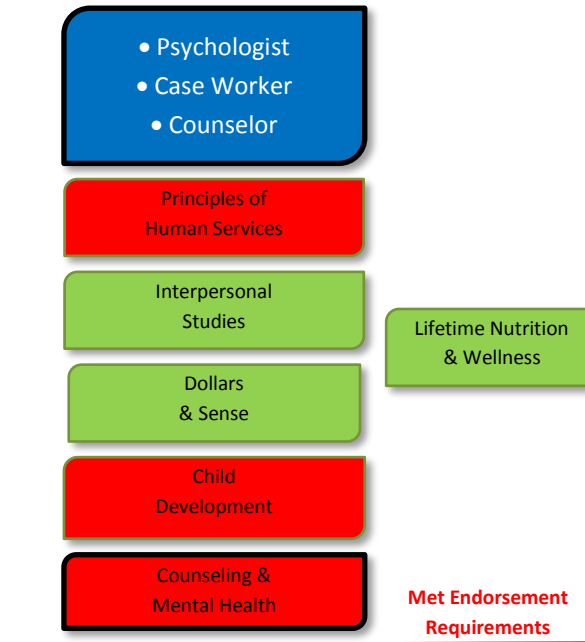

Human Services

Recommended Career Pathways

To earn an endorsement, an MISD student must complete a coherent sequence for 4 or more credits that consist of 2 courses in the same program of study including at least 1 advanced CTE course