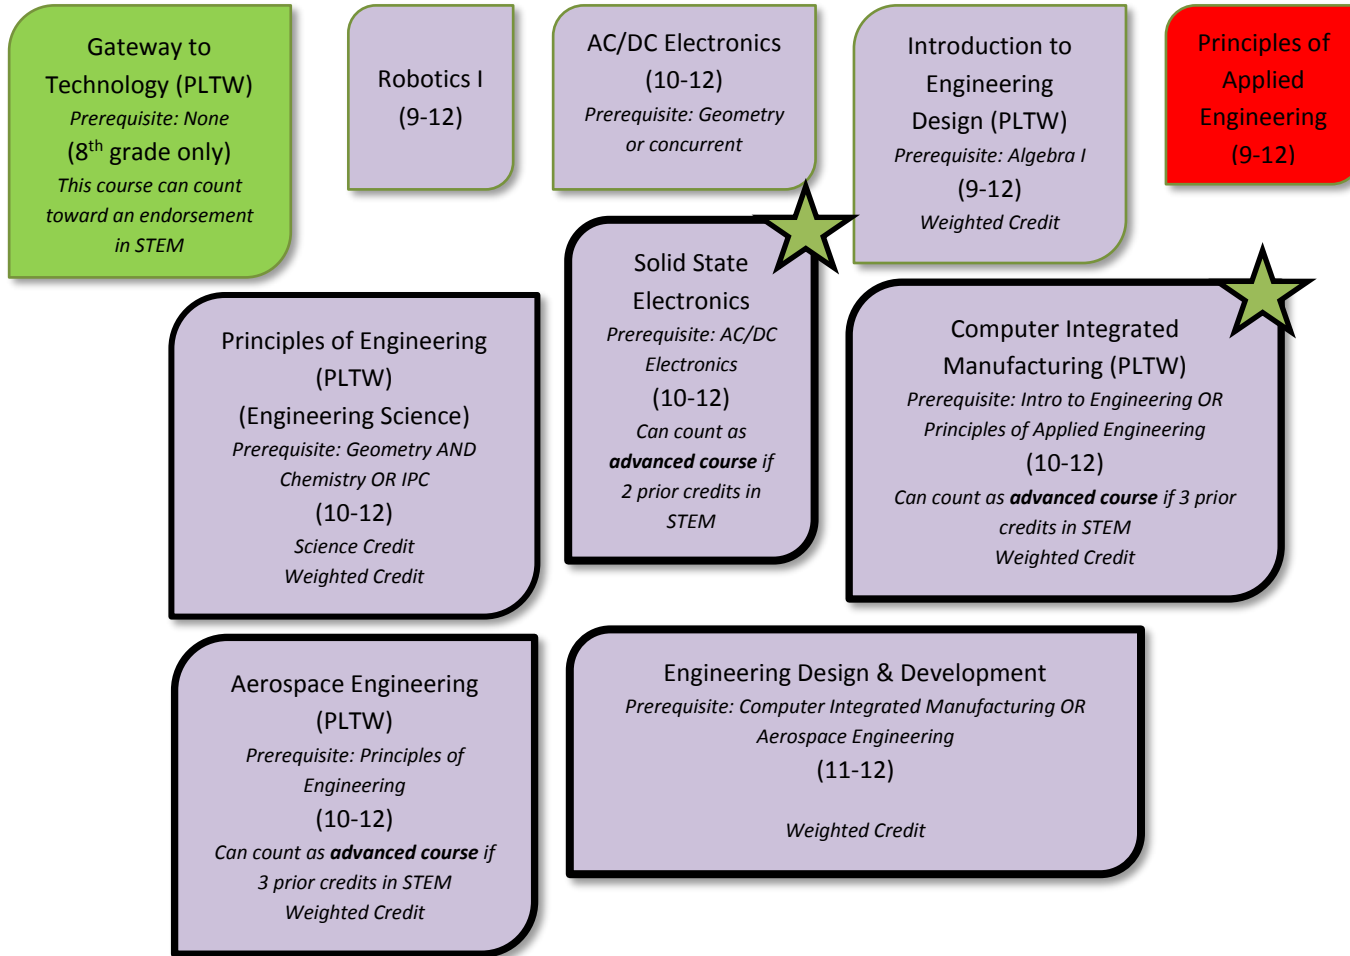

Science, Technology, Engineering & Math

Endorsement: STEM

 Certificate of Excellence can be earned for this course.

LEGEND					
Fill Color	Length	Credit	Fill Color	Length	Credit
	18 weeks	1		HC - 18 weeks	0.5
	36 weeks	2-3		HC - 36 weeks	1
	College Course			Advanced Course	

To earn an endorsement, an MISD student must complete a coherent sequence for 4 or more credits that consist of 2 courses in the same program of study including at least 1 advanced CTE course