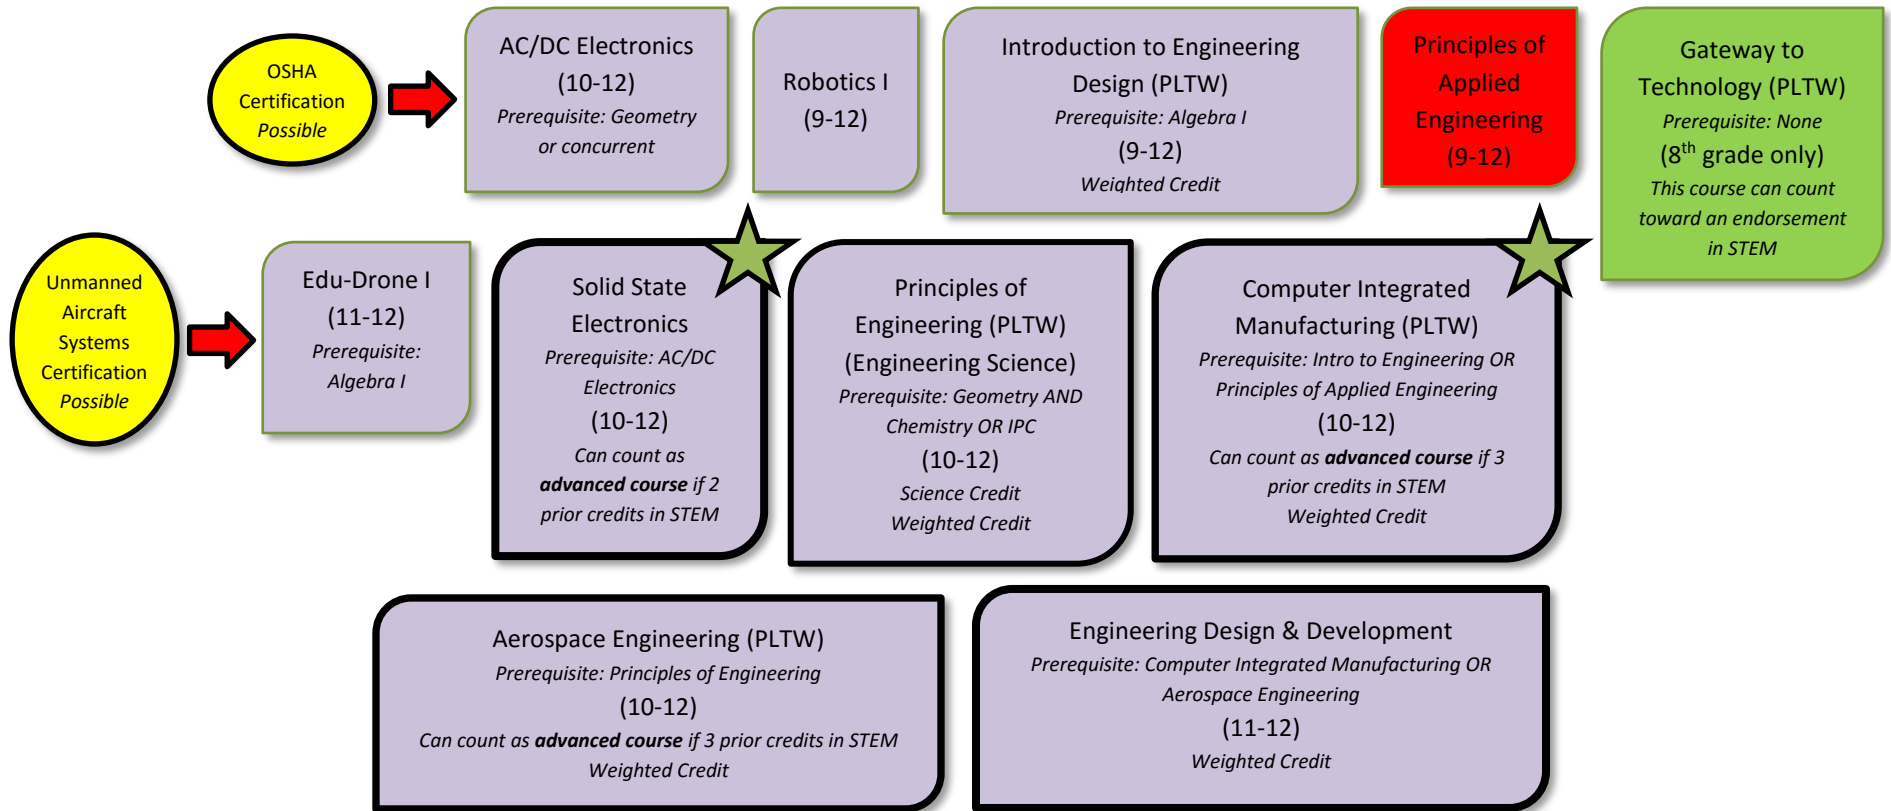

Science, Technology, Engineering & Math

Endorsement: STEM

★ Certificate of Excellence can be earned for this course.

LEGEND					
Fill Color	Length	Credit	Fill Color	Length	Credit
	18 weeks	1		HC - 18 weeks	0.5
	36 weeks	2-3		HC - 36 weeks	1
	College Course			Advanced Course	

To earn an endorsement, an MISD student must complete a coherent sequence for 4 or more credits that consist of 2 courses in the same program of study including at least 1 advanced CTE course