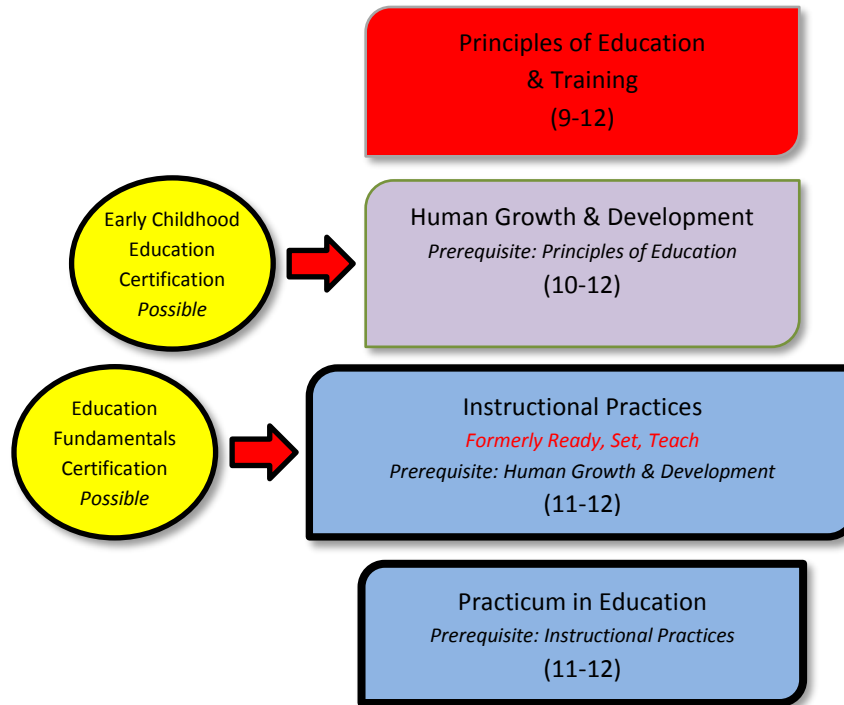

Education & Training

Endorsement: Public Services

LEGEND					
Fill Color	Length	Credit	Fill Color	Length	Credit
	18 weeks	1		HC - 18 weeks	0.5
	36 weeks	2-3		HC - 36 weeks	1
	College Course			Advanced Course	

To earn an endorsement, an MISD student must complete a coherent sequence for 4 or more credits that consist of 2 courses in the same program of study including at least 1 advanced CTE course